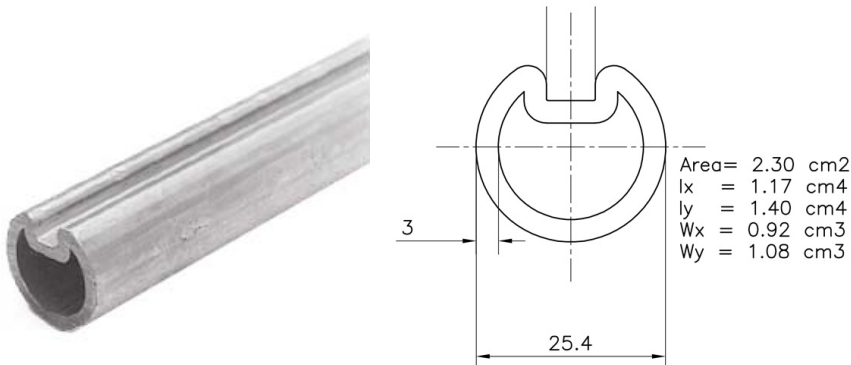

## 705GB-4500 Shaft

Images:

### Description:

- Subcategory : 03. Tubes key-way, 3mm
- IND/RES : BOTH
- Full package quantity : 50
- Unit : piece (1)
- Weight / Unit : 7,79kg
- Material : Galvanised Steel
- Length : 4500mm
- Thickness : 3mm
- Product Family : a 015
- Keyway : Yes
- Max. door weight : 300kg
- Outside diameter : 1" (25,4mm)
- Technical description : Provided with a profiled 1/4 key way. For this key way you will need special keys dimensions 3/8x1/4. This shaft can be used for all lift systems up to door 5000x4200mm or max. door weight 300kg