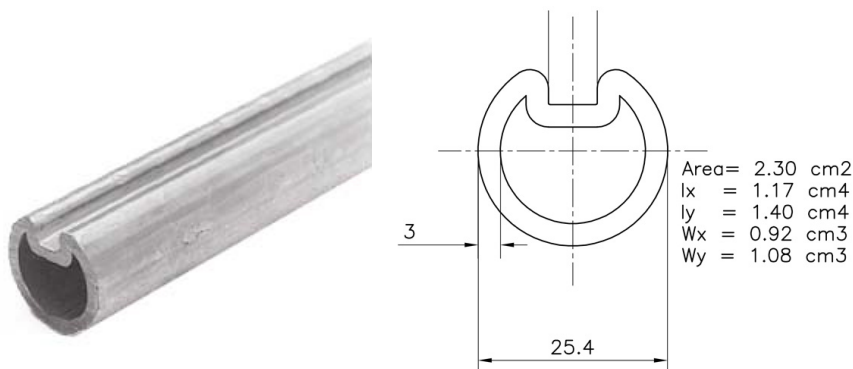

705GB-4000 Shaft

Images:

Description:

- Subcategory	: 03. Tubes key-way, 3mm
- IND/RES	: BOTH
- Full package quantity	: 50
- Unit	: piece (1)
- Weight / Unit	: 6,92kg
- Material	: Galvanised Steel
- Length	: 4000mm
- Thickness	: 3mm
- Product Family	: a 013
- Keyway	: Yes
- Max. door weight	: 300kg
- Outside diameter	: 1" (25,4mm)
- Technical description	: Provided with a profiled 1/4 key way. For this key way you will need special keys dimensions 3/8x1/4. This shaft can be used for all lift systems up to door 5000x4200mm or max. door weight 300kg