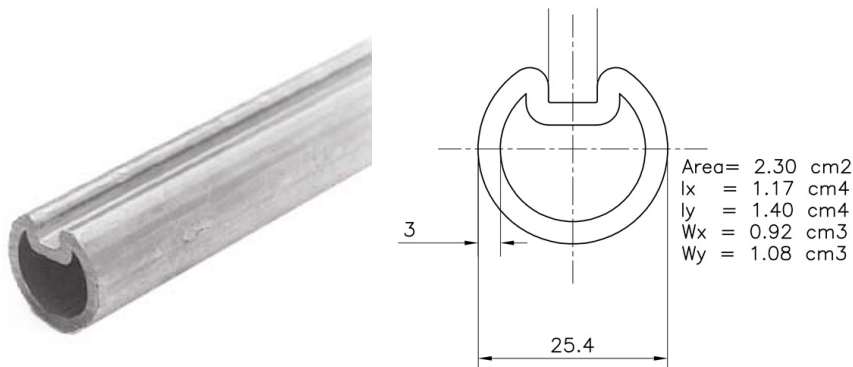

## 705GB-3500 Shaft

Images:

### Description:

- Subcategory : 03. Tubes key-way, 3mm
- IND/RES : BOTH
- Full package quantity : 50
- Unit : piece (1)
- Weight / Unit : 6,06kg
- Material : Galvanised Steel
- Length : 3500mm
- Thickness : 3mm
- Product Family : a 012
- Keyway : Yes
- Max. door weight : 300kg
- Outside diameter : 1" (25,4mm)
- Technical description : Provided with a profiled 1/4 key way. For this key way you will need special keys dimensions 3/8x1/4. This shaft can be used for all lift systems up to door 5000x4200mm or max. door weight 300kg