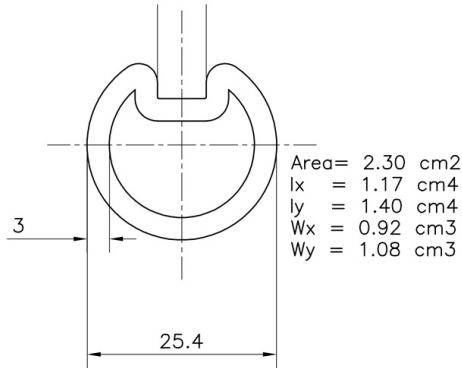

## 705GB-3250 Shaft

### Description:

- Subcategory	: 03. Tubes key-way, 3mm
- IND/RES	: BOTH
- Full package quantity	: 50
- Unit	: piece (1)
- Weight / Unit	: 5,62kg
- Material	: Galvanised Steel
- Length	: 3250mm
- Thickness	: 3mm
- Product Family	: a 011
- Keyway	: Yes
- Max. door weight	: 300kg
- Outside diameter	: 1" (25,4mm)
- Technical description	: Provided with a profiled 1/4 key way. For this key way you will need special keys dimensions 3/8x1/4. This shaft can be used for all lift systems up to door 5000x4200mm or max. door weight 300kg