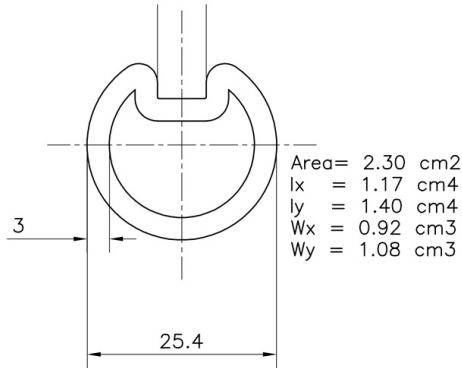

## 705GB-3000 Shaft

### Description:

- Subcategory	: 03. Tubes key-way, 3mm
- IND/RES	: BOTH
- Full package quantity	: 50
- Unit	: piece (1)
- Weight / Unit	: 5,19kg
- Material	: Galvanised Steel
- Length	: 3000mm
- Thickness	: 3mm
- Product Family	: a 010
- Keyway	: Yes
- Max. door weight	: 300kg
- Outside diameter	: 1" (25,4mm)
- Technical description	: Provided with a profiled 1/4 key way. For this key way you will need special keys dimensions 3/8x1/4. This shaft can be used for all lift systems up to door 5000x4200mm or max. door weight 300kg