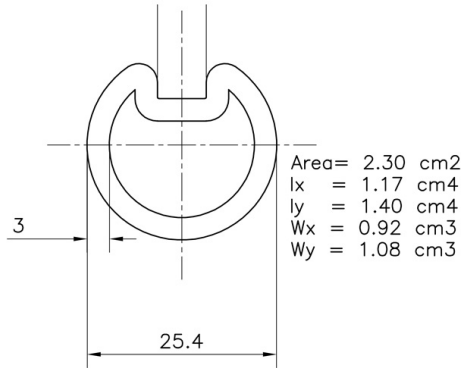

705GB-2750 Shaft

Images:

Description:

- Subcategory	: 03. Tubes key-way, 3mm
- IND/RES	: BOTH
- Full package quantity	: 50
- Unit	: piece (1)
- Weight / Unit	: 4,75kg
- Material	: Galvanised Steel
- Length	: 2750mm
- Thickness	: 3mm
- Product Family	: a 009
- Keyway	: Yes
- Max. door weight	: 300kg
- Outside diameter	: 1" (25,4mm)
- Technical description	: Provided with a profiled 1/4 key way. For this key way you will need special keys dimensions 3/8x1/4. This shaft can be used for all lift systems up to door 5000x4200mm or max. door weight 300kg