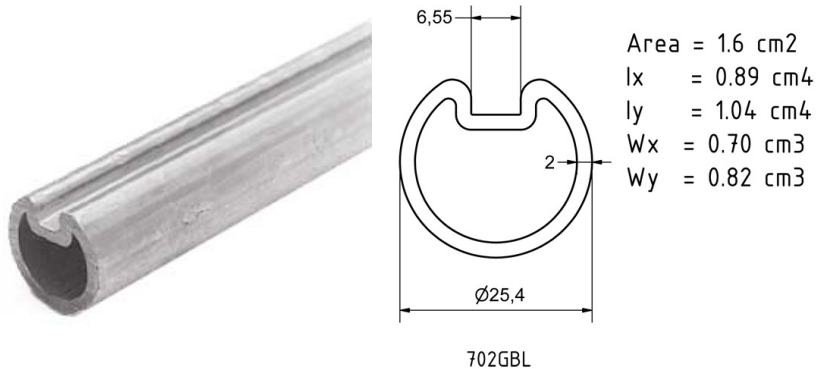

## 702GBL6000 Shaft

Images:

### Description:

- Subcategory : 02. Tubes key-way, 2mm
- IND/RES : RES
- Full package quantity : 50
- Unit : piece (1)
- Weight / Unit : 7kg
- Material : Galvanised Steel
- Length : 6000mm
- Thickness : 2mm
- Product Family : a 008
- Keyway : Yes
- Outside diameter : 1" (25,4mm)
- Marking : FF 2mm
- Technical description : The light version of our key-wayed tube shaft. The thickness of 2mm results in lower pricing compared to our 705GB version (3mm). This shaft is ideal for garage doors up to a max weight of 160kg (Based on configuration FF RES systems).