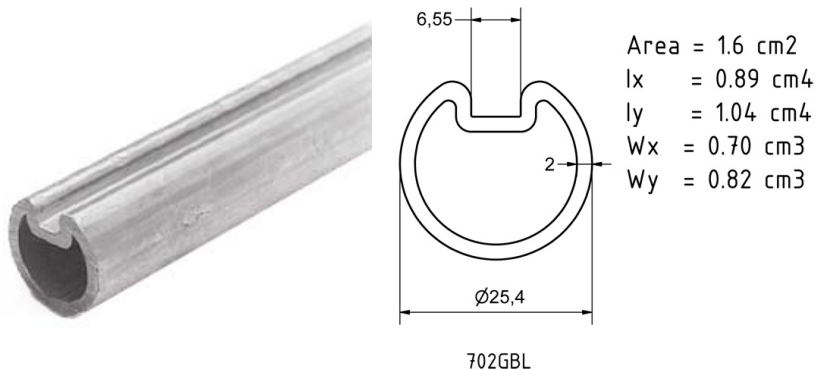

702GBL3500 Shaft

Images:

Description:

- Subcategory : 02. Tubes key-way, 2mm
- IND/RES : RES
- Full package quantity : 50
- Unit : piece (1)
- Weight / Unit : 4,1kg
- Material : Galvanised Steel
- Length : 3500mm
- Thickness : 2mm
- Product Family : a 007
- Keyway : Yes
- Outside diameter : 1" (25,4mm)
- Marking : FF 2mm
- Technical description : The light version of our key-wayed tube shaft. The thickness of 2mm results in lower pricing compared to our 705GB version (3mm). This shaft is ideal for garage doors up to a max weight of 160kg (Based on configuration FF RES system).