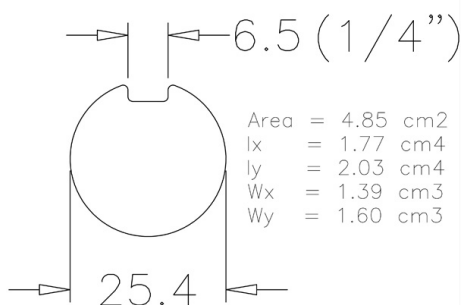

## 702C6000 Shaft

Images:

### Description:

- Subcategory	: 06. Solid, black
- IND/RES	: IND
- Full package quantity	: 25
- Unit	: piece (1)
- Weight / Unit	: 23,4kg
- Material	: Steel
- Length	: 6000mm
- Product Family	: a 031
- Keyway	: Yes
- Outside diameter	: 1" (25,4mm)