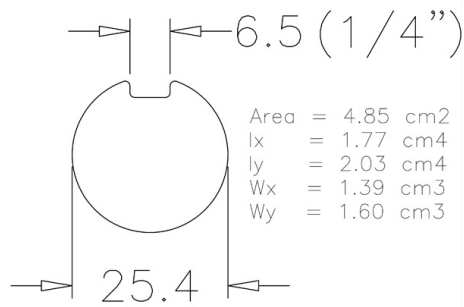

702C5000 Shaft

Images:

Description:

- Subcategory	: 06. Solid, black
- IND/RES	: IND
- Full package quantity	: 25
- Unit	: piece (1)
- Weight / Unit	: 19,5kg
- Material	: Steel
- Length	: 5000mm
- Product Family	: a 029
- Keyway	: Yes
- Outside diameter	: 1" (25,4mm)