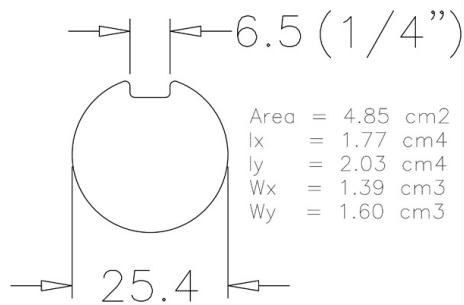

702C3500 Shaft

Images:

Description:

- Subcategory	: 06. Solid, black
- IND/RES	: IND
- Full package quantity	: 25
- Unit	: piece (1)
- Weight / Unit	: 13,6kg
- Material	: Steel
- Length	: 3500mm
- Product Family	: a 026
- Keyway	: Yes
- Outside diameter	: 1" (25,4mm)