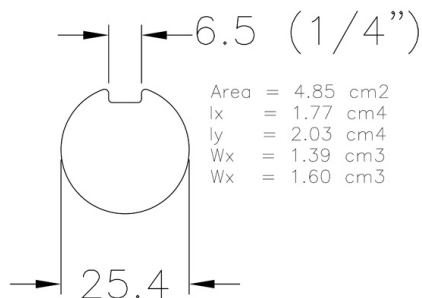

702-6000Z Shaft

Images:

Description:

- | | |
|-------------------------|--|
| - Subcategory | : 05. Solid, galvanised |
| - IND/RES | : IND |
| - Full package quantity | : 25 |
| - Unit | : piece (1) |
| - Weight / Unit | : 22,8kg |
| - Material | : Galvanised Steel |
| - Length | : 6000mm |
| - Product Family | : a 025 |
| - Keyway | : Yes |
| - Outside diameter | : 1" (25,4mm) |
| - Technical description | : 1/4inch key-way over the full length of the shaft. |