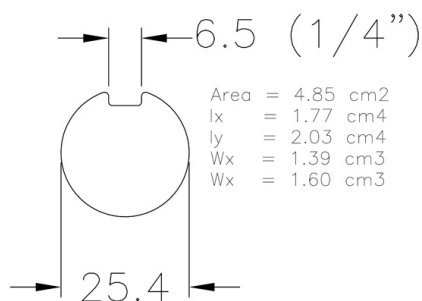

702-4500Z Shaft

Images:

Description:

- | | |
|-------------------------|--|
| - Subcategory | : 05. Solid, galvanised |
| - IND/RES | : IND |
| - Full package quantity | : 25 |
| - Unit | : piece (1) |
| - Weight / Unit | : 17,1kg |
| - Material | : Galvanised Steel |
| - Length | : 4500mm |
| - Product Family | : a 022 |
| - Keyway | : Yes |
| - Outside diameter | : 1" (25,4mm) |
| - Technical description | : 1/4inch key-way over the full length of the shaft. |