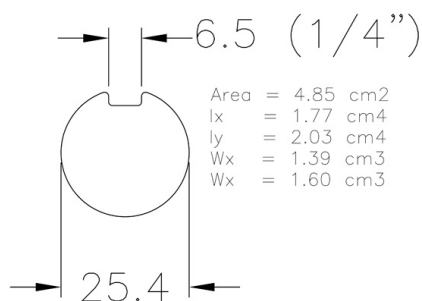

702-4000Z Shaft

Images:

Description:

- | | |
|-------------------------|--|
| - Subcategory | : 05. Solid, galvanised |
| - IND/RES | : IND |
| - Full package quantity | : 25 |
| - Unit | : piece (1) |
| - Weight / Unit | : 15,2kg |
| - Material | : Galvanised Steel |
| - Length | : 4000mm |
| - Product Family | : a 021 |
| - Keyway | : Yes |
| - Outside diameter | : 1" (25,4mm) |
| - Technical description | : 1/4inch key-way over the full length of the shaft. |