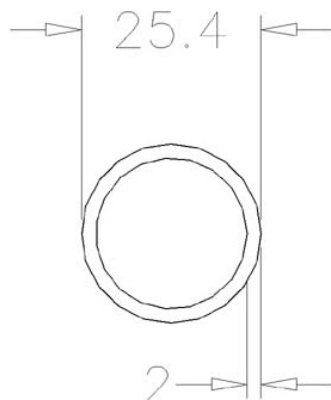

701-2750Z Shaft

Images:

Description:

- Subcategory	: 01. Tubes
- IND/RES	: RES
- Full package quantity	: 50
- Unit	: piece (1)
- Weight / Unit	: 3,3kg
- Material	: Galvanised Steel
- Length	: 2750mm
- Thickness	: 2mm
- Product Family	: a 001
- Keyway	: No
- Outside diameter	: 1" (25,4mm)