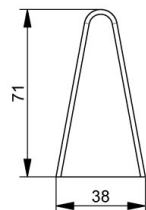

68SCCAP Cover

Images:

Description:

- | | |
|-------------------------|---|
| - Subcategory | : 10. Struts |
| - IND/RES | : BOTH |
| - Full package quantity | : 200 |
| - Unit | : piece (1) |
| - Weight / Unit | : 0,01kg |
| - Material | : LDPE |
| - Height | : 71mm |
| - Width | : 38mm |
| - Thickness | : 23mm |
| - Product Family | : a 128§ |
| - Technical description | : Proper cover of open ends of struts 68SC. Prevents cutting and clinching (SAFE!). |