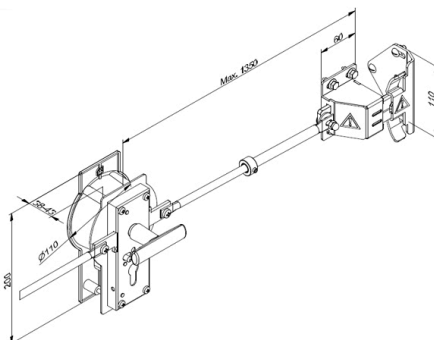

650-40RBL Cylinder lock

Images:

Description:

- Subcategory : 01. Residential
- IND/RES : BOTH
- Full package quantity : 5
- Unit : set (1)
- Weight / Unit : 2,5kg
- Material : Aluminium, Steel
- Colour : Black
- Length : 200mm
- Thickness : 38mm - 45mm
- Product Family : a 010
- Keyhole : Yes
- Outside diameter : 110mm
- Marking : FF
- Commercial description : excl. euro cylinder
- Technical description : Built-in handle. Nice design. Perfect solution for doors with LHR (RES70,RXR, RSC). Also for small industrial HL or VL door without break away. Complete with snappers, rods T-grip and mechanism. Euro-cylinder to be ordered separately.