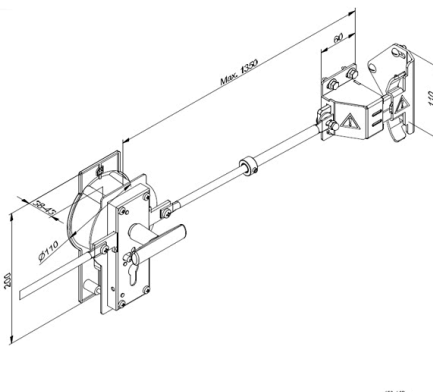

## 650-40RAL Cylinder lock

Images:

Description:

- Subcategory : 01. Residential
- IND/RES : BOTH
- Full package quantity : 5
- Unit : set (1)
- Weight / Unit : 2,5kg
- Material : Galvanised Steel
- Length : 200mm
- Thickness : 38mm - 45mm
- Product Family : a 008
- Keyhole : Yes
- Outside diameter : 110mm
- Marking : FF
- Commercial description : excl. euro cylinder
- Technical description : Built-in handle. Nice design. Perfect solution for doors with LHR (RSC). Also for small industrial HL or VL door without break away. Complete with snappers, rods T-grip and mechanism. Euro-cylinder to be ordered separately.