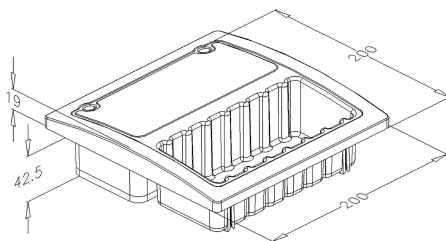

642BL Handle/footplate

Images:

Description:

- | | |
|-------------------------|---|
| - Subcategory | : 01. Grips |
| - IND/RES | : IND |
| - Full package quantity | : 28 |
| - Unit | : piece (1) |
| - Weight / Unit | : 0,56kg |
| - Material | : Plastic |
| - Colour | : Black |
| - Height | : 19mm |
| - Length | : 200mm |
| - Width | : 200mm |
| - Product Family | : a 009 |
| - Panel thickness | : 37mm - 50mm |
| - Technical description | : Nice designed handle, making it possible for door manufacturers to brand their doors professionally with logo and identity. Inner and outer part are identical and can be connected with 4 supplied screws. On request: different colours or with logo. |