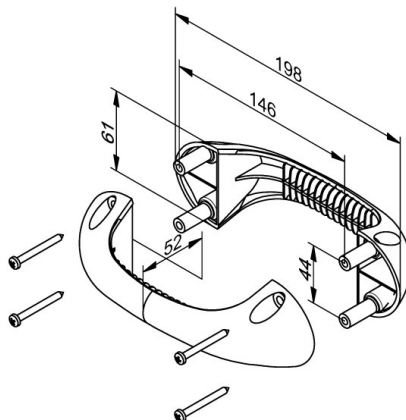

## 639BL Handle

### Description:

- |                         |   |
|-------------------------|---|
| - Subcategory           | : 01. Grips   |
| - IND/RES               | : BOTH  |
| - Full package quantity | : 25  |
| - Unit                  | : piece (1)   |
| - Weight / Unit         | : 0,11kg  |
| - Material              | : Plastic   |
| - Colour                | : Black   |
| - Height                | : 52mm  |
| - Length                | : 61mm  |
| - Width                 | : 198mm   |
| - Product Family        | : a 006   |
| - Panel thickness       | : 37mm - 42mm   |
| - Technical description | : Modern and ergonomical design. Delivery includes inside grip, outside grip and 4 Tapping screw 4.2 x 38 acc ISO7049. Also only the interior of the handgrip can be supplied as 639BL-IN. On request: company logo or other colours. |