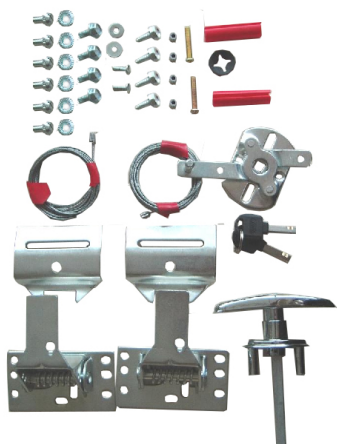

606BOX Garage door lock

Images:

Description:

- Subcategory	: 04. Others
- IND/RES	: RES
- Full package quantity	: 20
- Unit	: piece (1)
- Weight / Unit	: 1,02kg
- Material	: Galvanised Steel
- Product Family	: a 029
- Keyhole	: Yes
- Commercial description	: T-grip keys, cable, bolts/nuts.
- Technical description	: Complete USA style snapper lock for residential doors. Box contents is including latch and strike plate, lock, lock level, cable and bolts and nuts. All packed in one box. Very cheap solution.