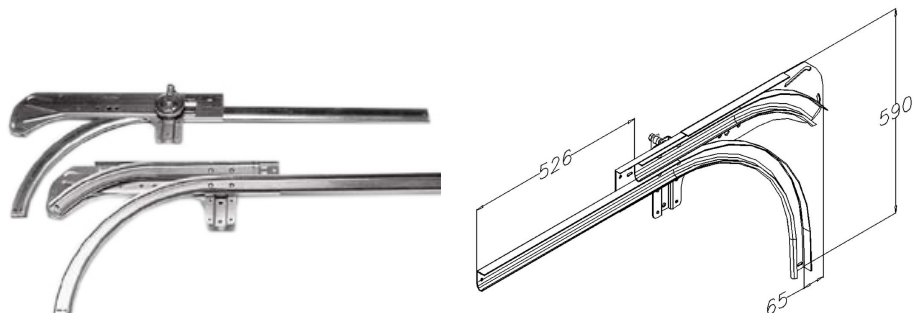

566-554-2G15 Preass. curve set

Images:

Description:

- Subcategory	: 06. Curve plates
- IND/RES	: IND
- Full package quantity	: 50
- Unit	: pair (2)
- Weight / Unit	: 8,6kg
- Material	: Galvanised Steel
- Height	: 590mm
- Product Family	: a 042
- Track width	: 2"
- Technical description	: pre-assembled, with long curve 2G1500-380-02