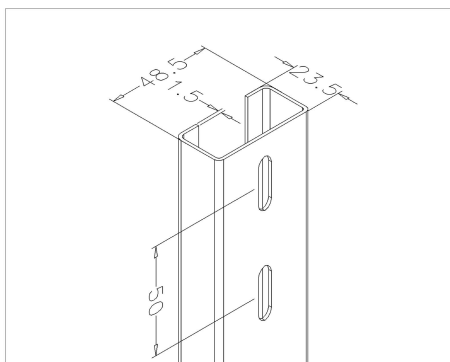

48SU4500 Suspension profile

Images:

Description:

- Subcategory	: 08. Suspension
- IND/RES	: BOTH
- Full package quantity	: 50
- Unit	: piece (1)
- Weight / Unit	: 5,72kg
- Material	: Galvanised Steel
- Length	: 4500mm
- Width	: 48,5mm
- Thickness	: 1,5mm
- Product Family	: a 088
- Technical description	: Provided each 50mm with slotted holes 8.5x25mm at wide flange. On one small flange slotted holes 8.5x25mm are located each 300mm. 48SU can slide into 50SU to enable freely adjustment of length. Coupling strip 1025-200 for quick construction.