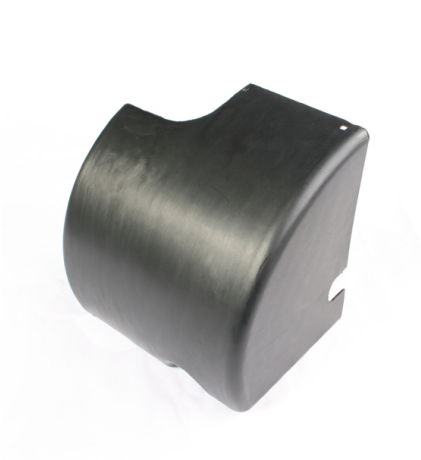

440CAPL Cover

Images:

Description:

- Subcategory	: 03. Others
- IND/RES	: IND
- Full package quantity	: 48
- Unit	: piece (1)
- Weight / Unit	: 0,1kg
- Material	: Plastic
- Height	: 110mm
- Length	: 146mm
- Width	: 130mm
- Product Family	: a 006
- Left / Right	: Left
- Marking	: 440CAPL FF
- Technical description	: Nice design black plastic cover to hide construction of 440(S). Improves door appearance and increases safety by covering possible hook-up pieces.