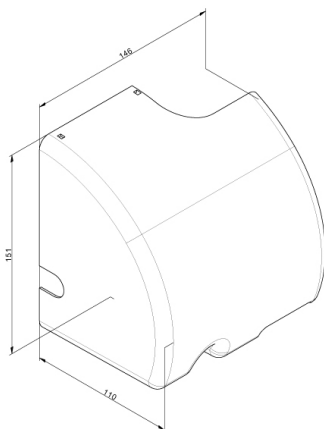

440CAPL Cover

Images:

Description:

- Subcategory	: 03. Others
- IND/RES	: IND
- Full package quantity	: 48
- Unit	: piece (1)
- Weight / Unit	: 0,1kg
- Material	: Plastic
- Height	: 110mm
- Length	: 146mm
- Width	: 130mm
- Product Family	: a 006
- Left / Right	: Left
- Marking	: 440CAPL FF
- Technical description	: Nice design black plastic cover to hide construction of 440(S). Improves door appearance and increases safety by covering possible hook-up pieces.