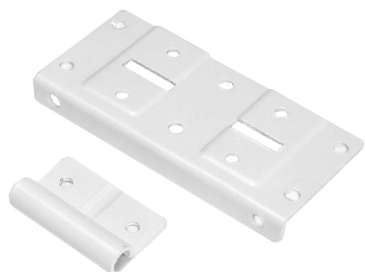

## 431SW Bottom bracket

### Images:

### Description:

- Subcategory	: 02. Not adjustable
- IND/RES	: RES
- Full package quantity	: 50
- Unit	: pair (2)
- Weight / Unit	: 1,76kg
- Material	: Galvanised Steel
- Colour	: White
- Height	: 165mm
- Length	: 77mm
- Width	: 17,5mm
- Thickness	: 2,5mm
- Product Family	: 22 Bottom brackets
- Adjustable	: No
- Max. cable diameter	: 3mm
- Max. door weight	: 165kg
- Marking	: L/R, FF
- Commercial description	: RAL9010. 11mm roller shaft
- Technical description	: Universal for left and right side. Supply includes selftapping screws and roller slide for 11mm shaft. The fixation of the cable is not directly to the bracket, but to the roller shaft (577). Max doorweight is determined by cable performance (3mm), Track 2inch.