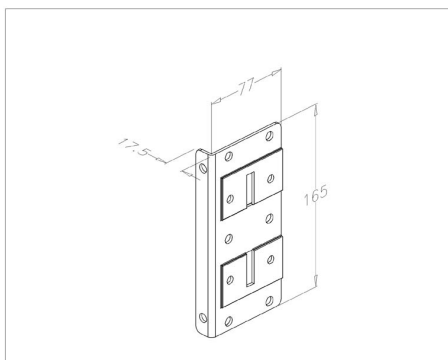

## 431SW Bottom bracket

### Description:

- Subcategory	: 02. Not adjustable
- IND/RES	: RES
- Full package quantity	: 50
- Unit	: pair (2)
- Weight / Unit	: 1,76kg
- Material	: Galvanised Steel
- Colour	: White
- Height	: 165mm
- Length	: 77mm
- Width	: 17,5mm
- Thickness	: 2,5mm
- Product Family	: 22 Bottom brackets
- Adjustable	: No
- Max. cable diameter	: 3mm
- Max. door weight	: 165kg
- Marking	: L/R, FF
- Commercial description	: RAL9010. 11mm roller shaft
- Technical description	: Universal for left and right side. Supply includes selftapping screws and roller slide for 11mm shaft. The fixation of the cable is not directly to the bracket, but to the roller shaft (577). Max doorweight is determined by cable performance (3mm), Track 2inch.