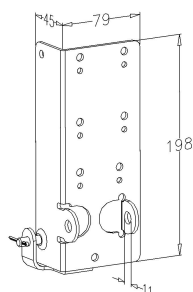

429 Bottom bracket

Images:

Description:

- Subcategory	: 02. Not adjustable
- IND/RES	: IND
- Full package quantity	: 25
- Unit	: pair (2)
- Weight / Unit	: 1,2kg
- Material	: Galvanised Steel
- Height	: 198mm
- Length	: 79mm
- Width	: 45mm
- Thickness	: 3mm
- Product Family	: 18 Bottom brackets
- Adjustable	: No
- Max. cable diameter	: 5mm
- Max. door weight	: 500kg
- Commercial description	: 11mm roller shaft,
- Technical description	: Bottom bracket not adjustable, Max doorweight is determined by cable performance (5mm), Track 2inch.