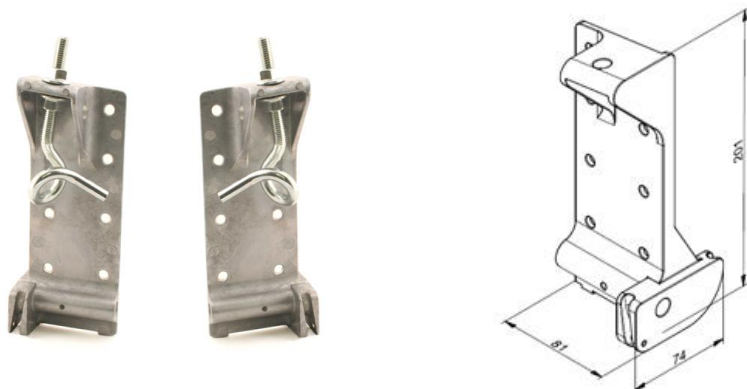

428TAI-S Bottom bracket

Images:

Description:

- Subcategory	: 01. Adjustable
- IND/RES	: IND
- Full package quantity	: 20
- Unit	: pair (2)
- Weight / Unit	: 1,2kg
- Material	: Aluminium
- Height	: 201mm
- Length	: 81mm
- Width	: 74mm
- Thickness	: 4mm
- Product Family	: 15 Bottom brackets
- Adjustable	: Yes
- Max. cable diameter	: 6mm
- Max. door weight	: 735kg
- Marking	: L/R
- Commercial description	: 11mm roller shaft, open eye bolt
- Technical description	: Our well-known 428TAI bottom brackets are improved. Better design, reduced dimensions, hole pattern unchanged, equal work load, lower price, better cable guidance, L/R marking, extra hole for greasing the roller shaft. Max doorweight is determined by cable performance (6mm), Track 2inch. With 2xM10