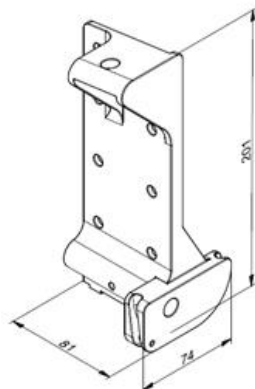

428TAI Bottom bracket

Images:

Description:

- Subcategory	: 01. Adjustable
- IND/RES	: IND
- Full package quantity	: 20
- Unit	: pair (2)
- Weight / Unit	: 1,2kg
- Material	: Aluminium
- Height	: 201mm
- Length	: 81mm
- Width	: 74mm
- Thickness	: 4mm
- Product Family	: 14 Bottom brackets
- Adjustable	: Yes
- Max. cable diameter	: 6mm
- Max. door weight	: 735kg
- Marking	: L/R
- Commercial description	: 11mm roller shaft, closed eye bolt
- Technical description	: Our well-known 428TAI bottom brackets are improved again. Better design, reduced dimensions, hole pattern unchanged, equal work load, lower price, better cable guidance, L/R marking, extra hole for greasing the roller shaft. Max doorweight is determined by cable performance (6mm), Track 2inch. With