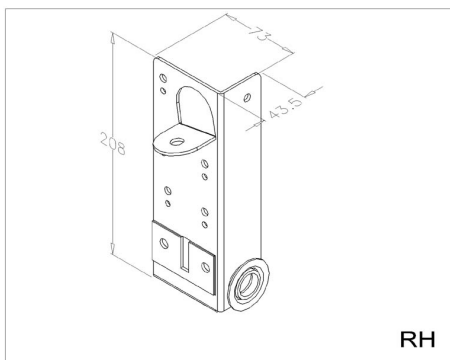

427S-304 Bottom bracket

Images:

Description:

- Subcategory	: 01. Adjustable
- IND/RES	: IND
- Full package quantity	: 10
- Unit	: pair (2)
- Weight / Unit	: 1,1kg
- Material	: Stainless Steel
- Height	: 208mm
- Length	: 73mm
- Width	: 43,5mm
- Thickness	: 2mm
- Product Family	: 12 Bottom brackets
- Adjustable	: Yes
- Max. cable diameter	: 4mm
- Max. door weight	: 320kg
- Commercial description	: 11mm roller shaft, door
- Technical description	: With separate slide, installed (with roller). Lifting cable is connected to bracket with eye bolt for cable adjustment. Cable guidance has large radius and smooth surface. With 2xM8 bolts (2530RVS), 4 nuts (M8 1068M304), 2 roller slides, 4 self tapping screws. Max doorweight is determined by cable