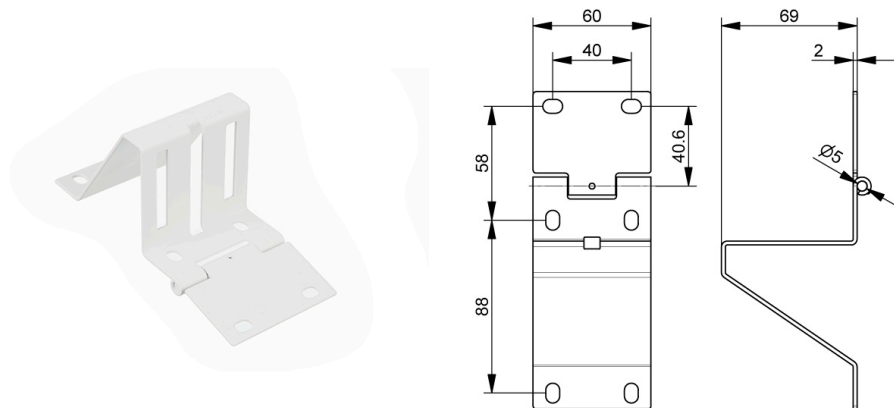

## 424RZNW10R Side hinge

Images:

Description:

- Subcategory	: 05. Side, Metecno etc.
- IND/RES	: RES
- Full package quantity	: 50
- Unit	: piece (1)
- Weight / Unit	: 0,25kg
- Material	: Galvanised Steel
- Colour	: White
- Width	: 60mm
- Thickness	: 2mm
- Product Family	: a 059§
- Panel brand	: Metecno / Tecsedo / Marcegaglia / Italpanelli
- Marking	: FF
- Commercial description	: base, W = 60mm