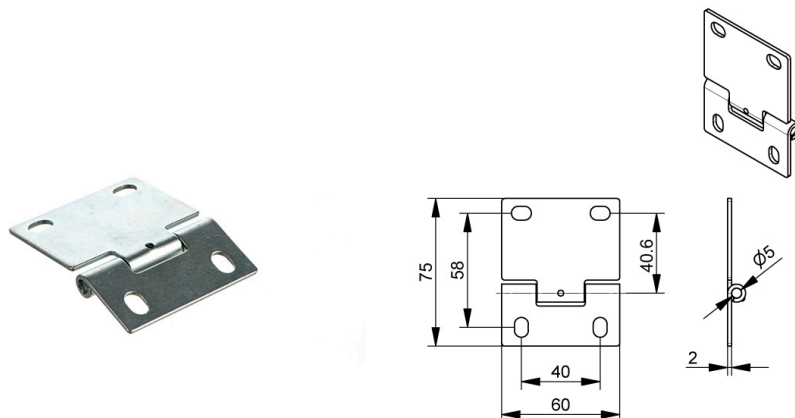

424HZN10R Intermediate hinge

Images:

Description:

- Subcategory	: 01. Intermediate, Metecno etc.
- IND/RES	: RES
- Full package quantity	: 200
- Unit	: piece (1)
- Weight / Unit	: 0,1kg
- Material	: Galvanised Steel
- Width	: 60mm
- Thickness	: 2mm
- Product Family	: a 006§
- Heart-to-heart	: 40mm
- Panel brand	: Metecno / Tecsedo / Marcegaglia / Italpanelli
- Commercial description	: W = 60mm