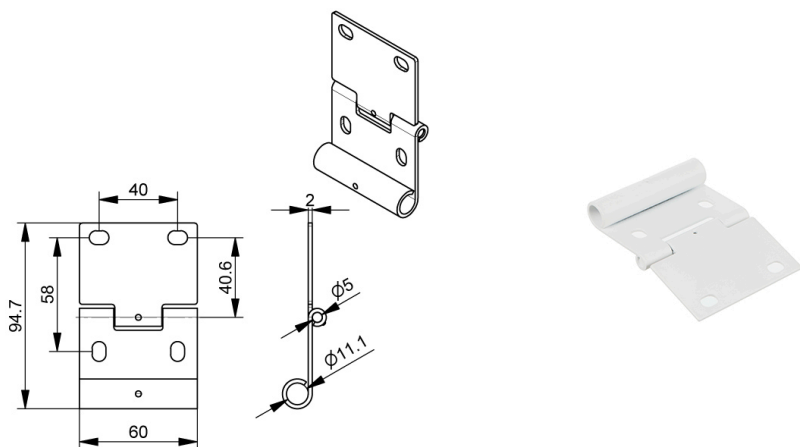

424FZNW10R Side hinge

Images:

Description:

- Subcategory : 05. Side, Metecno etc.
- IND/RES : RES
- Full package quantity : 50
- Unit : piece (1)
- Weight / Unit : 0,13kg
- Material : Galvanised Steel
- Colour : White
- Width : 60mm
- Thickness : 2mm
- Product Family : a 055§
- Heart-to-heart : 40mm
- Panel brand : Metecno / Tecsedo / Marcegaglia / Italpannelli
- Marking : FF
- Commercial description : Metecno/Tecsedo, Marcegaglia, Italpannell panel, w = 60mm, white
- Technical description : To be used with tandemroller 595RSF/R. The adjustment panel/seal is easily done with the tandemroller. So, a non adjustable side hinge with a low build-in size, which gives better apperance and quality look. Quiet run of the door. Part of Value Pack Silent.