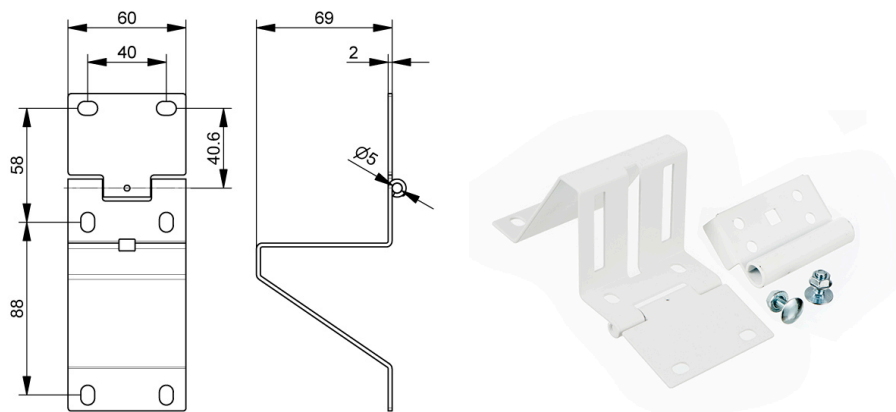

424CZNW10R Side hinge

Images:

Description:

- Subcategory	: 05. Side, Metecno etc.
- IND/RES	: RES
- Full package quantity	: 100
- Unit	: piece (1)
- Weight / Unit	: 0,39kg
- Material	: Galvanised Steel
- Colour	: White
- Width	: 60mm
- Thickness	: 2mm
- Product Family	: a 051§
- Heart-to-heart	: 40mm
- Panel brand	: Metecno / Tecsedo / Marcegaglia / Italpanelli
- Marking	: FF
- Commercial description	: RAL 9016. complete, W = 60mm, 11mm roller shaft