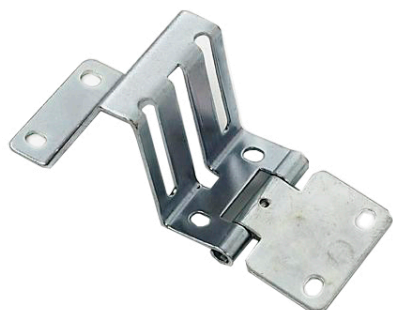

422R304 Side hinge

Images:

Description:

- Subcategory	: 06. Side, Epco
- IND/RES	: BOTH
- Full package quantity	: 50
- Unit	: piece (1)
- Weight / Unit	: 0,3kg
- Material	: Stainless Steel
- Width	: 70mm
- Thickness	: 2mm
- Product Family	: a 074
- Heart-to-heart	: 45mm
- Panel brand	: Epco
- Marking	: 422R304 FF
- Commercial description	: base, W=70mm
- Technical description	: Stainless steel base of side hinge. Apply with 447-304 slide and 1062M-RVS/1062B-RVS nut/bolts.