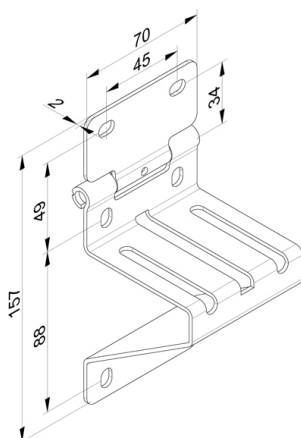

422R304 Side hinge

Images:

Description:

- Subcategory	: 06. Side, Epco
- IND/RES	: BOTH
- Full package quantity	: 50
- Unit	: piece (1)
- Weight / Unit	: 0,3kg
- Material	: Stainless Steel
- Width	: 70mm
- Thickness	: 2mm
- Product Family	: a 074
- Heart-to-heart	: 45mm
- Panel brand	: Epco
- Marking	: 422R304 FF
- Commercial description	: base, W=70mm
- Technical description	: Stainless steel base of side hinge. Apply with 447-304 slide and 1062M-RVS/1062B-RVS nut/bolts.