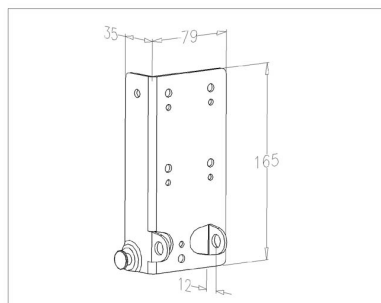

422 Bottom bracket

Images:

Description:

- Subcategory	: 02. Not adjustable
- IND/RES	: RES
- Full package quantity	: 25
- Unit	: pair (2)
- Weight / Unit	: 1kg
- Material	: Galvanised Steel
- Height	: 165mm
- Width	: 79mm
- Thickness	: 2,5mm
- Product Family	: 08 Bottom brackets
- Adjustable	: No
- Max. cable diameter	: 5mm
- Max. door weight	: 360kg
- Marking	: L/R, FF
- Commercial description	: 11mm roller shaft,
- Technical description	: Systems with springs in front. Cable connected to pin at the side of the console. Integrated roller slide. Max doorweight is determined by cable performance (5mm), Track 2inch