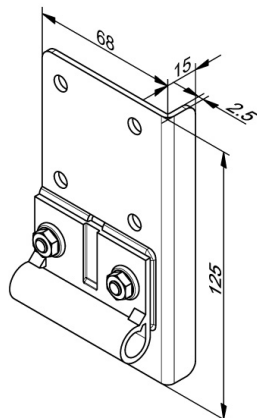

421N Bottom bracket

Images:

Description:

- Subcategory : 02. Not adjustable
- IND/RES : RES
- Full package quantity : 50
- Unit : pair (2)
- Weight / Unit : 1kg
- Material : Galvanised Steel
- Width : 60mm
- Thickness : 2,5mm
- Product Family : 06 Bottom brackets
- Adjustable : No
- Max. cable diameter : 4mm
- Max. door weight : 295kg
- Marking : L/R, FF
- Commercial description : incl. 420S, bolts/nuts,