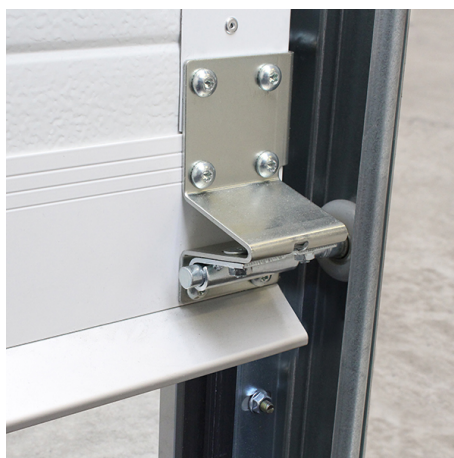

## 421ARK-C Bottom bracket

Images:

Description:

- Subcategory	: 01. Adjustable
- IND/RES	: RES
- Unit	: pair (2)
- Weight / Unit	: 0.829kg
- Material	: Galvanised Steel
- Height	: 125mm
- Width	: 70,5mm
- Thickness	: 2,5mm
- Product Family	: 01 Bottom brackets
- Adjustable	: Yes
- Heart-to-heart	: 40mm
- Max. cable diameter	: 4mm
- Max. door weight	: 300kg
- Commercial description	: incl 420S, bolts/nuts, galvanized
- Technical description	: Bottom bracket with adjustable 11mm roller. Includes 420S slides and M6 bolts & nuts.