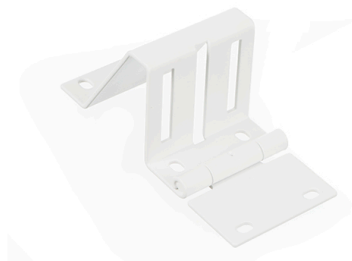

## 420RZWN10R Side hinge

### Description:

- Subcategory : 05. Side, Metecno etc.
- IND/RES : BOTH
- Full package quantity : 50
- Unit : piece (1)
- Weight / Unit : 0,28kg
- Material : Galvanised Steel
- Colour : White
- Width : 70mm
- Thickness : 2mm
- Product Family : a 046§
- Heart-to-heart : 45mm
- Panel brand : Metecno / Italpanelli
- Marking : 420RZW10R FF
- Commercial description : base, Metecno, Italpanell etc.
- Technical description : Complete this base with slide 450SZW and 2x 1062M/1062B bolt/nut.