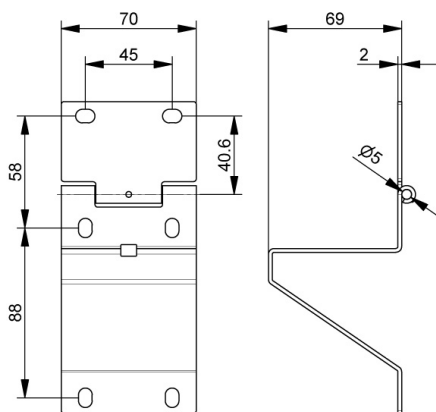

## 420RZWN10R Side hinge

### Description:

- Subcategory : 05. Side, Metecno etc.
- IND/RES : BOTH
- Full package quantity : 50
- Unit : piece (1)
- Weight / Unit : 0,28kg
- Material : Galvanised Steel
- Colour : White
- Width : 70mm
- Thickness : 2mm
- Product Family : a 046§
- Heart-to-heart : 45mm
- Panel brand : Metecno / Italpanelli
- Marking : 420RZW10R FF
- Commercial description : base, Metecno, Italpanell etc.
- Technical description : Complete this base with slide 450SZW and 2x 1062M/1062B bolt/nut.