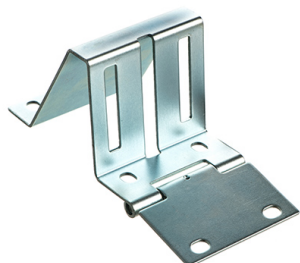

## 420RZN10R Side hinge

### Description:

- |                          |  |
|--------------------------|--|
| - Subcategory            | : 05. Side, Metecno etc.   |
| - IND/RES                | : BOTH   |
| - Full package quantity  | : 50   |
| - Unit                   | : piece (1)  |
| - Weight / Unit          | : 0,28kg   |
| - Material               | : Galvanised Steel   |
| - Width                  | : 70mm   |
| - Thickness              | : 2mm  |
| - Product Family         | : a 045§   |
| - Heart-to-heart         | : 45mm   |
| - Panel brand            | : Metecno / Italpanelli  |
| - Marking                | : 420RZ10R FF  |
| - Commercial description | : base, Metecno, Italpannell etc.                                  |
| - Technical description  | : Complete this base with slide 450SZ and 2x 1062M/1062B bolt/nut. |