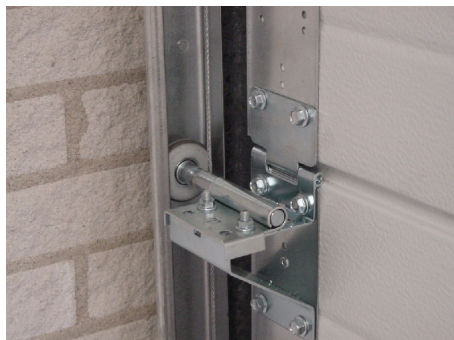

## 420RZN10R Side hinge

### Images:

### Description:

- |                          |  |
|--------------------------|--|
| - Subcategory            | : 05. Side, Metecno etc.   |
| - IND/RES                | : BOTH   |
| - Full package quantity  | : 50   |
| - Unit                   | : piece (1)  |
| - Weight / Unit          | : 0,28kg   |
| - Material               | : Galvanised Steel   |
| - Width                  | : 70mm   |
| - Thickness              | : 2mm  |
| - Product Family         | : a 045§   |
| - Heart-to-heart         | : 45mm   |
| - Panel brand            | : Metecno / Italpanelli  |
| - Marking                | : 420RZ10R FF  |
| - Commercial description | : base, Metecno, Italpannell etc.                                  |
| - Technical description  | : Complete this base with slide 450SZ and 2x 1062M/1062B bolt/nut. |