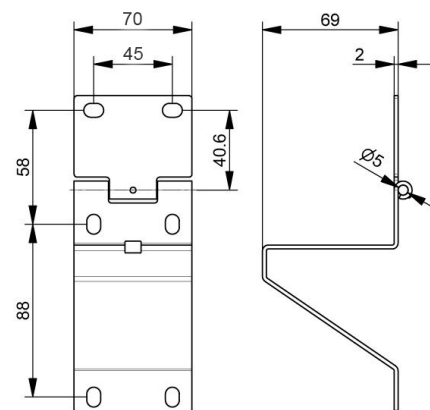

## 420RZN10R Side hinge

### Description:

- |                          |  |
|--------------------------|--|
| - Subcategory            | : 05. Side, Metecno etc.   |
| - IND/RES                | : BOTH   |
| - Full package quantity  | : 50   |
| - Unit                   | : piece (1)  |
| - Weight / Unit          | : 0,28kg   |
| - Material               | : Galvanised Steel   |
| - Width                  | : 70mm   |
| - Thickness              | : 2mm  |
| - Product Family         | : a 045§   |
| - Heart-to-heart         | : 45mm   |
| - Panel brand            | : Metecno / Italpanelli  |
| - Marking                | : 420RZ10R FF  |
| - Commercial description | : base, Metecno, Italpannell etc.                                  |
| - Technical description  | : Complete this base with slide 450SZ and 2x 1062M/1062B bolt/nut. |