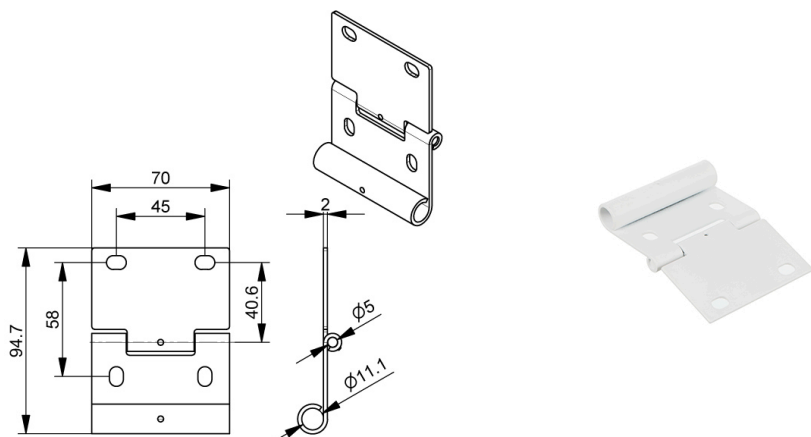

## 420FZNW10R Side hinge

### Description:

- Subcategory : 05. Side, Metecno etc.
- IND/RES : RES
- Full package quantity : 50
- Unit : piece (1)
- Weight / Unit : 0,17kg
- Material : Galvanised Steel
- Colour : White
- Width : 70mm
- Thickness : 2mm
- Product Family : a 042§
- Heart-to-heart : 45mm
- Panel brand : Metecno / Tecsedo / Marcegaglia / Italpannelli
- Marking : FF
- Commercial description : Metecno/Tecsedo, Marcegaglia panel, Italpannell, w = 70mm, white
- Technical description : To be used with tandemroller 595RSF/R. The adjustment panel/seal is easily done with the tandemroller. So, a non adjustable side hinge with a low build-in size, which gives better apperance and quality look. Quiet run of the door.