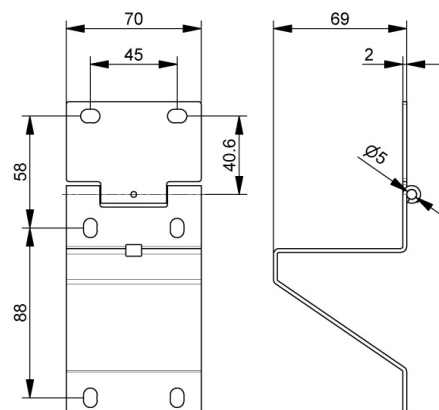

420CZWN10R Side hinge

Images:

Description:

- | | |
|--------------------------|---|
| - Subcategory | : 05. Side, Metecno etc. |
| - IND/RES | : BOTH |
| - Full package quantity | : 200 |
| - Unit | : piece (1) |
| - Weight / Unit | : 0,39kg |
| - Material | : Galvanised Steel |
| - Colour | : White |
| - Width | : 70mm |
| - Thickness | : 2mm |
| - Product Family | : a 038§ |
| - Heart-to-heart | : 45mm |
| - Panel brand | : Metecno / Italpannelli |
| - Marking | : 420CZW10R FF |
| - Commercial description | : RAL 9016. complete, 11mm, Metecno, Italpannell etc. |
| - Technical description | : Product consists of 420RZW10R base, slide 450SZW and 2x 1062M/1062B bolt/nut. For fingersafe panels. Part of Value Pack Luxury. |