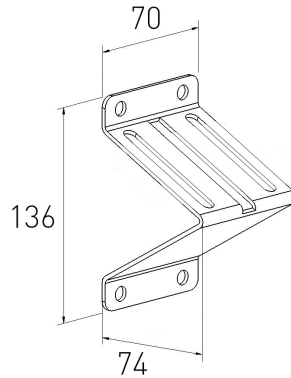

415RZ Top roller bracket

Images:

Description:

- Subcategory	: 01. Adjustable
- IND/RES	: IND
- Full package quantity	: 50
- Unit	: piece (1)
- Weight / Unit	: 0,45kg
- Material	: Galvanised Steel
- Height	: 74mm
- Length	: 136mm
- Width	: 70mm
- Thickness	: 2,5mm
- Product Family	: a 041
- Heart-to-heart	: 45mm
- Inside diameter	: 11mm