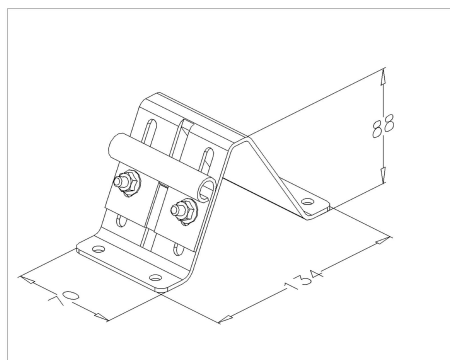

415-304 Top roller bracket

Images:

Description:

- Subcategory	: 01. Adjustable
- IND/RES	: IND
- Full package quantity	: 50
- Unit	: piece (1)
- Weight / Unit	: 0,38kg
- Material	: Stainless Steel
- Thickness	: 2mm
- Product Family	: a 002
- Heart-to-heart	: 45mm
- Inside diameter	: 11mm