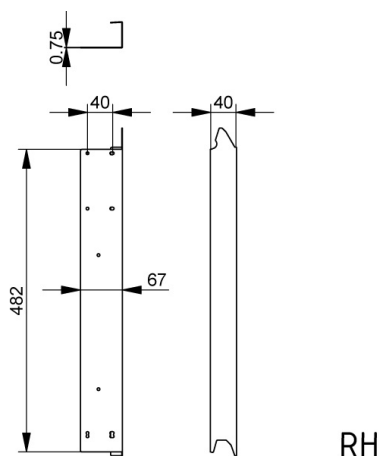

## 40EKS500R End cap

Images:

### Description:

- Subcategory	: 17. Light (S), Kingspan and Epcó
- IND/RES	: RES
- Full package quantity	: 250
- Unit	: piece (1)
- Weight / Unit	: 0,36kg
- Material	: Galvanised Steel
- Height	: 482mm
- Length	: 500mm
- Width	: 67mm
- Thickness	: 0,75mm
- Product Family	: a 135§
- Fingersafe	: Yes
- Galvanised	: Yes
- Heart-to-heart	: 40mm
- Left / Right	: Right
- Panel thickness	: 40mm
- Commercial description	: Replaces 40PS500R and 40ES500R
- Technical description	: This universal end cap is universal for Kingspan and Epcó panels. It contains a hole pattern that matches both versions of hinges, to match the reinforcement lip in the panel