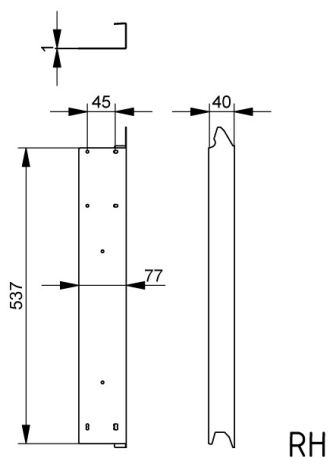

40EKM555WL End cap

Images:

Description:

- Subcategory : 18. Single (M), Kingspan and Epco
- IND/RES : RES
- Full package quantity : 250
- Unit : piece (1)
- Weight / Unit : 0,57kg
- Material : Galvanised Steel
- Colour : White
- Height : 537mm
- Length : 555mm
- Width : 77mm
- Thickness : 0,75mm
- Product Family : a 152§
- Fingersafe : Yes
- Galvanised : Yes
- Heart-to-heart : 45mm
- Left / Right : Left
- Panel thickness : 40mm
- Commercial description : Replaces 40PM555WL
- Technical description : This universal end cap is universal for Kingspan and Epco panels. It contains a hole pattern that matches both versions of hinges, to match the reinforcement lip in the panel