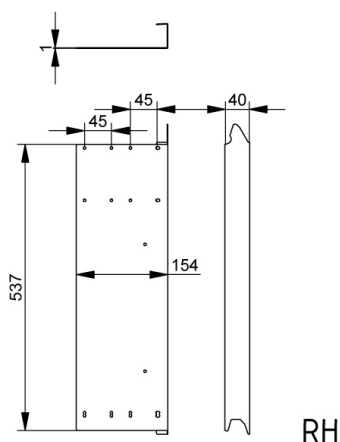

40EKL555R End cap

Images:

Description:

- Subcategory	: 19. Double (L), Kingspan and Epcó
- IND/RES	: RES
- Full package quantity	: 250
- Unit	: piece (1)
- Weight / Unit	: 0,9kg
- Material	: Galvanised Steel
- Height	: 537mm
- Length	: 555mm
- Width	: 154mm
- Thickness	: 1mm
- Product Family	: a 161§
- Fingersafe	: Yes
- Galvanised	: Yes
- Heart-to-heart	: 40mm
- Left / Right	: Right
- Panel thickness	: 40mm
- Commercial description	: Replaces 40PL555R
- Technical description	: This universal end cap is universal for Kingspan and Epcó panels. It contains a hole pattern that matches both versions of hinges, to match the reinforcement lip in the panel