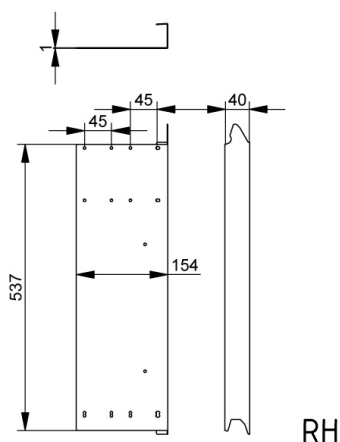

40EKL555L End cap

Images:

Description:

- Subcategory	: 19. Double (L), Kingspan and Epcó
- IND/RES	: RES
- Full package quantity	: 250
- Unit	: piece (1)
- Weight / Unit	: 0,9kg
- Material	: Galvanised Steel
- Height	: 537mm
- Length	: 555mm
- Width	: 154mm
- Thickness	: 1mm
- Product Family	: a 160§
- Fingersafe	: Yes
- Galvanised	: Yes
- Heart-to-heart	: 40mm
- Left / Right	: Left
- Panel thickness	: 40mm
- Commercial description	: Replaces 40PL555L
- Technical description	: This universal end cap is universal for Kingspan and Epcó panels. It contains a hole pattern that matches both versions of hinges, to match the reinforcement lip in the panel