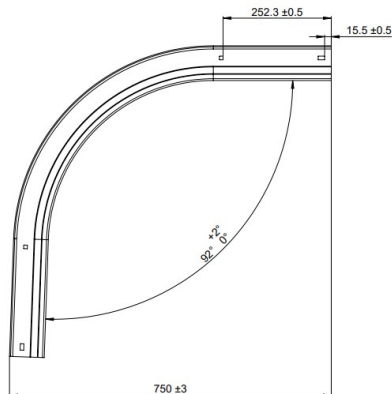

3G380A0 Curve

Images:

Description:

- | | |
|--------------------------|---|
| - Subcategory | : 07. Others |
| - IND/RES | : IND |
| - Full package quantity | : 32 |
| - Unit | : piece (1) |
| - Material | : Galvanised Steel |
| - Height | : 39mm |
| - Product Family | : a 001 |
| - Track width | : 3" |
| - Commercial description | : Replaces the 13236 curve |
| - Technical description | : Symmetrical and short curve with improved quality. The new shape has a better roller surface and has more room for movement of the roller. Bolted connection can be applied if desired. |