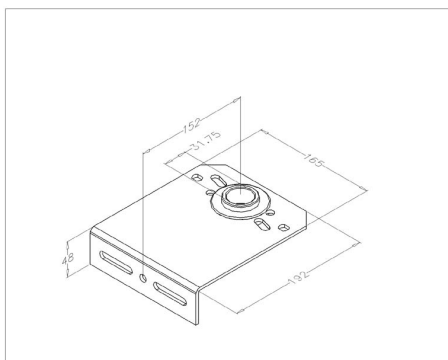

## 318-4C Bearing plate

Images:

Description:

- Subcategory	: 04. Plates
- IND/RES	: IND
- Full package quantity	: 15
- Unit	: piece (1)
- Weight / Unit	: 1,26kg
- Material	: Galvanised Steel
- Height	: 165mm
- Length	: 152mm
- Width	: 48mm
- Thickness	: 4mm
- Product Family	: a 036
- Galvanised	: Yes
- Heart-to-heart	: 152mm
- Inside diameter	: 31,8mm
- Technical description	: Bearing plate galvanised, 4mm incl. 1 1/4" bearing, heart distance 6" - 152mm