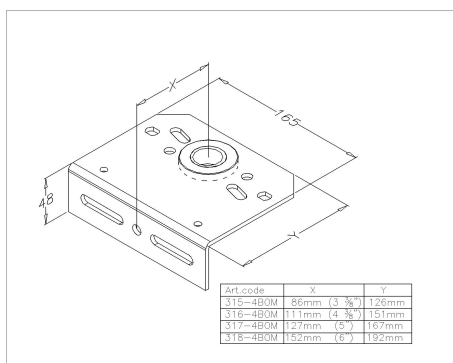

## 316-4BOM Bearing plate

Images:

### Description:

- Subcategory : 04. Plates
- IND/RES : IND
- Full package quantity : 20
- Unit : piece (1)
- Weight / Unit : 0,92kg
- Material : Galvanised Steel
- Height : 165mm
- Width : 48mm
- Thickness : 4mm
- Product Family : a 029
- Galvanised : Yes
- Heart-to-heart : 111mm
- Technical description : Bearing plate galvanised, 4mmincl. 1" bearing, reversed heart distance 4 3/8" - 111mm